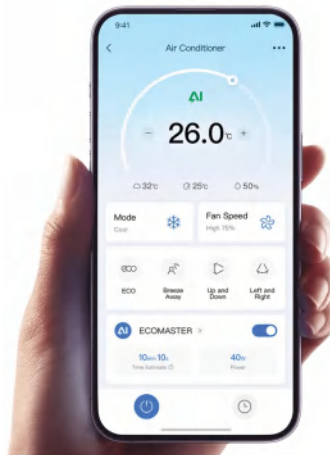

SmartHome
Smart Compatible

One Click Full Control

You can use the SmartHome APP to achieve smart control and energy monitoring within your fingertips.